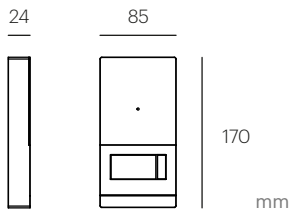

kit
QUICK
Components

PANEL
QUICK 2W _ W

The perfect union between design and robustness

HD color camera

It has a high-quality image and high-brightness LED lighting. Great viewing angle.

2 door control

Allows you to manage the opening of 2 doors. No external accessories or extra wiring.

Proximity access control

It incorporates an access reader with MiFare technology at 13,56 Mhz.

Surface mount

Allows mounting on any surface quickly and easily.

microphone

proximity reader

card holder with smart lightning

call push button multi-function

speaker